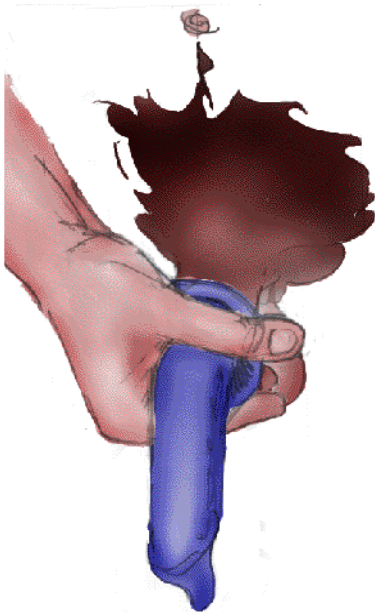

# How to Use A Condom

1. Use latex condoms. Don't store condoms in a glove compartment or your wallet. Don't use them after the expiration date. Don't open them with your teeth.

2. Put the condom on after you get hard. Put a few drops of water-based lubricant inside the tip of the condom.

3. Squeeze the tip of the condom to leave some extra space and roll the rest down the shaft.

4. Put more water-based lubricant on the outside of the condom

5. After you come, hold the base of the condom and pull out. Throw the condom away; don't reuse condoms.

## Use a New Condom Every Time You Have Sex