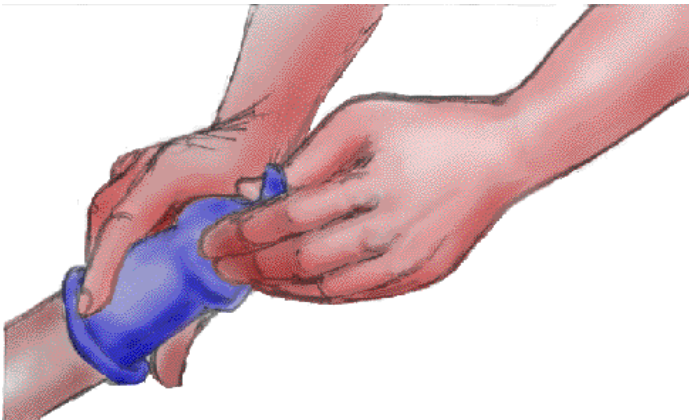

# How to Use A Condom

1. Use latex condoms. Don't store condoms in a glove compartment or your wallet. Don't use them after the expiration date. Don't open them with your teeth.

2. Put the condom on after you get hard. Put a few drops of water-based lubricant inside the tip of the condom.

3. Squeeze the tip of the condom to leave some extra space and roll the rest down the shaft.

4. Put more water-based lubricant on the outside of the condom

5. After you come, hold the base of the condom and pull out. Throw the condom away; don't reuse condoms.