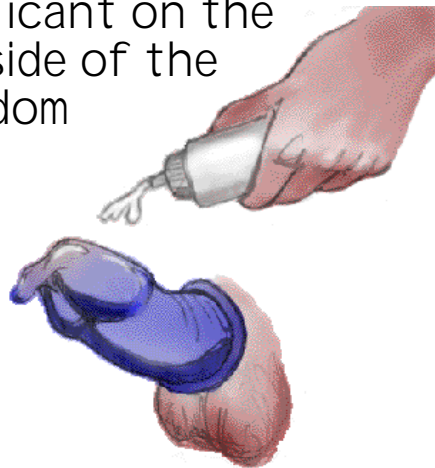

# How to Use A Condom

1. Use latex condoms. Don't store condoms in a glove compartment or your wallet. Don't use them after the expiration date. Don't open them with your teeth.

2. Put the condom on after you get hard. Put a few drops of water-based lubricant inside the tip of the condom.

3. Squeeze the tip of the condom to leave some extra space and roll the rest down the shaft.

4. Put more water-based lubricant on the outside of the condom

5. After you come, hold the base of the condom and pull out. Throw the condom away; don't reuse condoms.